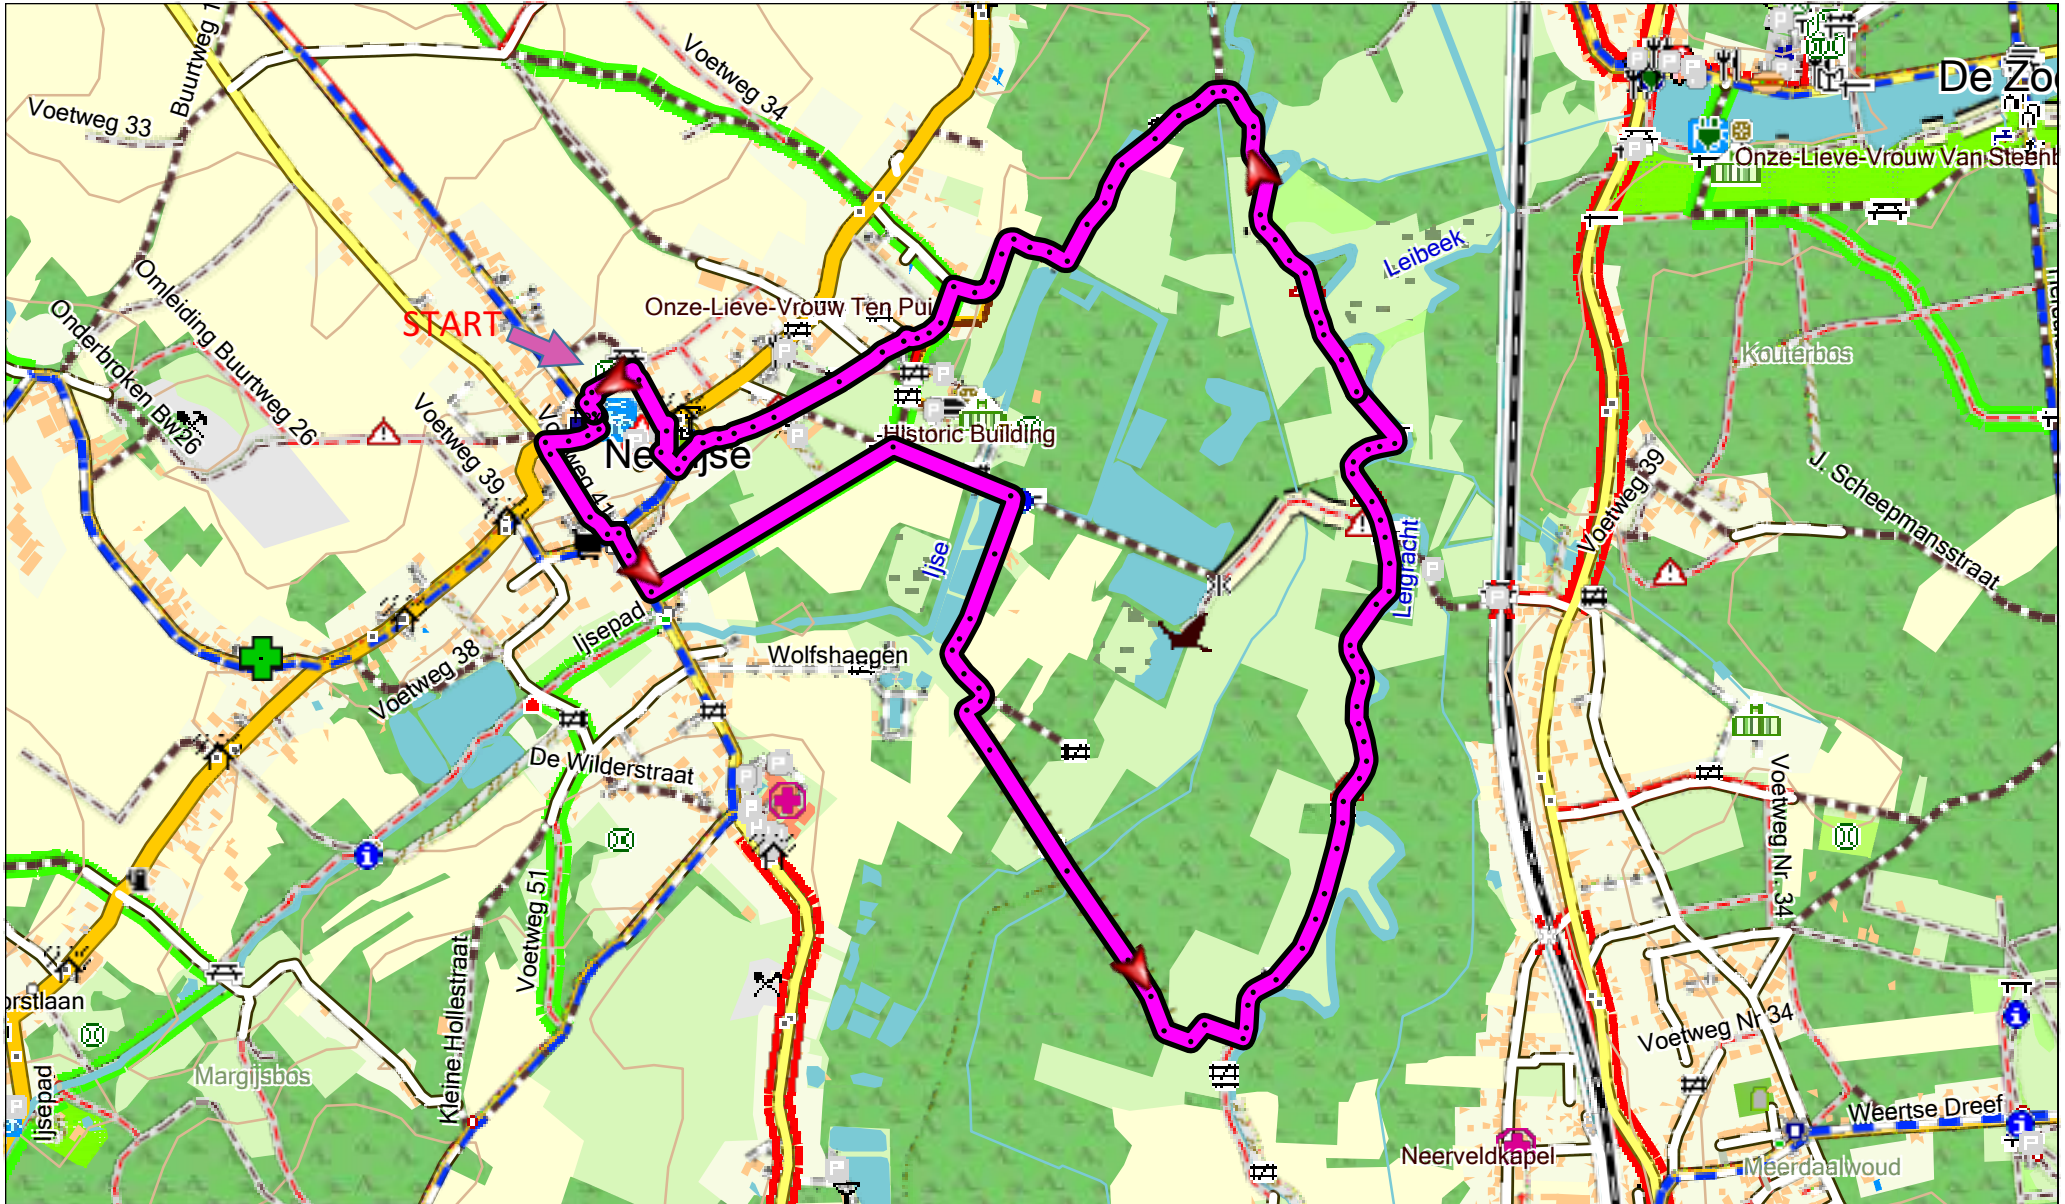

Neerijse - Doode Beemde 7km

OFM(EU2024-03-14)

MAP DATA (C) OPENSTREETMAP.ORG, CARTOGRAPHY (C) OPENFIETSMAP.NL, SRTM/DEM DATA (C)
U.S. GEOLOGICAL SURVEY AND JONATHAN DE FERRANTI (VIEWFINDERPANORAMAS.ORG)
Map created with mkgmap-r4916

PROGRAM LICENCED UNDER GPL V2